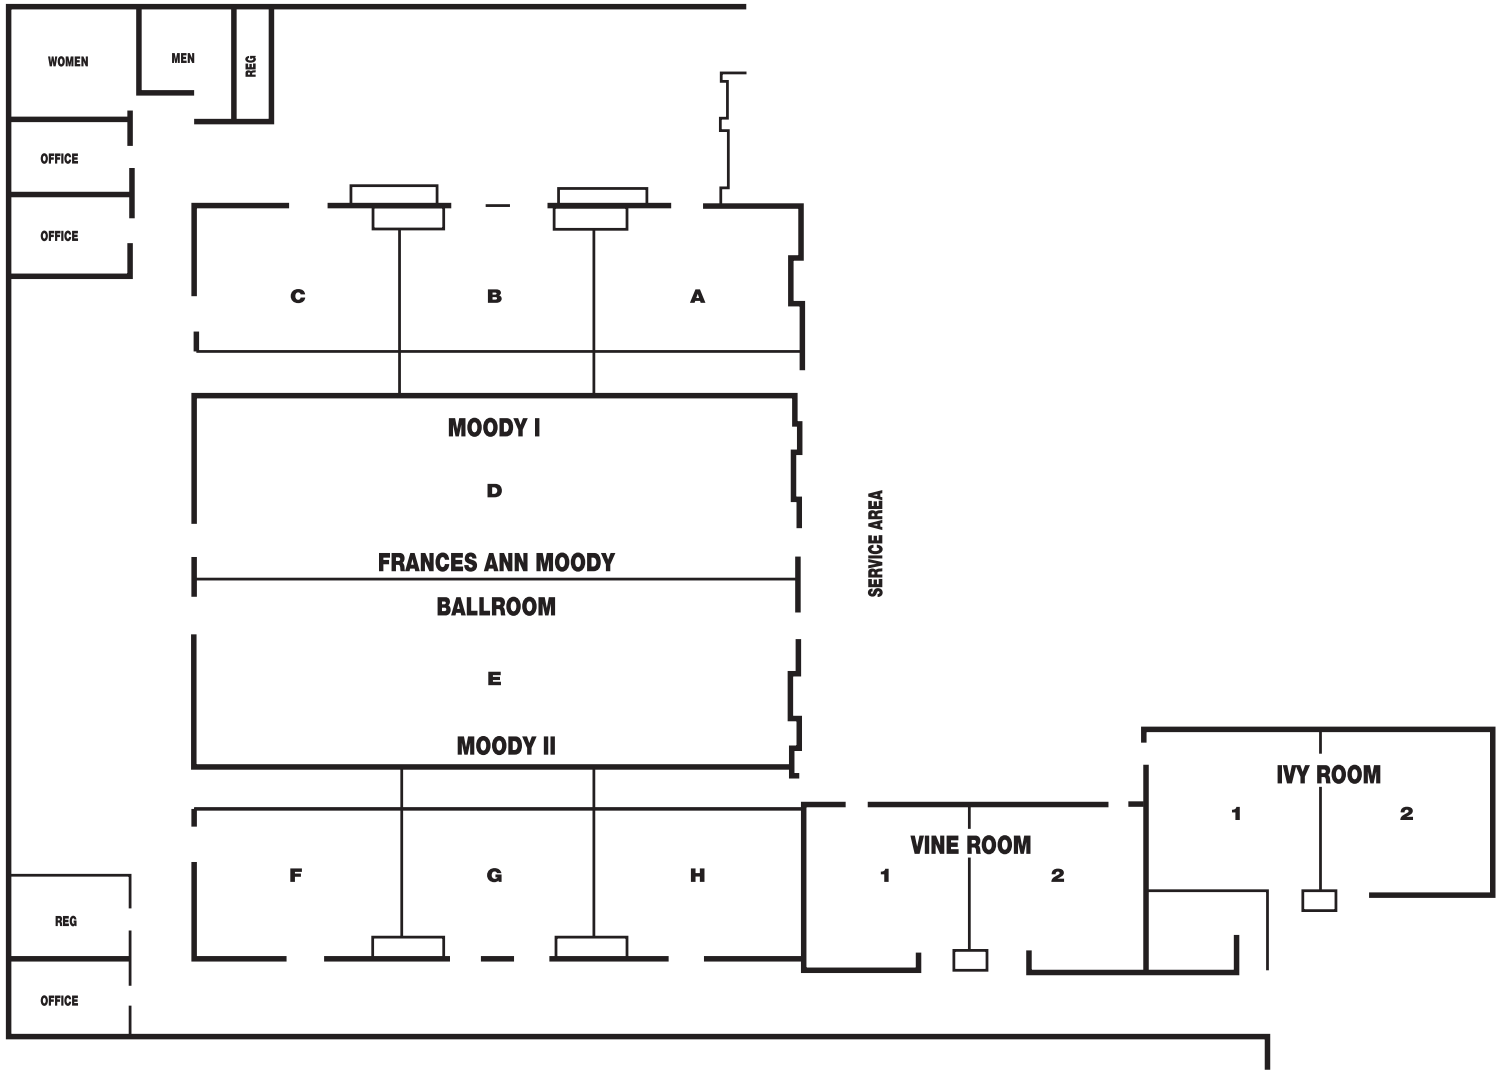

MOODY GARDENS HOTEL MEETING ROOMS

Meeting Room Name	Dimensions	Square Feet	Theater	Banquet	Classroom	Reception	Conference	Hollow SQ	Exhibits
Frances Moody Ballroom	138 by 110	15180	2000	1100	1000	1579	60	50	93
Moody I	69 by 110	7590	840	630	500	768	60	50	45
Moody II	69 by 110	7590	840	630	500	768	60	50	45
Salons DE	68 by 110	7480	840	620	500	765	60	50	45
Salon A and H	35 by 37	1295	140	105	50	132	60	34	
Salon B and G	35 by 36	1260	140	105	50	132	40	34	
Salon C and F	35 by 37	1295	140	105	50	132	40	34	
Salons AB, BC, FG, GH	35 by 73	2555	280	210	100	263	60	50	
Salons ABC	35 by 110	3850	400	320	150	389	60	50	23
Salons FGH	35 by 110	3850	400	320	150	389	60	50	23
Salon D and E	34 by 110	3740	400	310	150	375	60	50	23
Vine Room	30 by 60	1800	200	120	100	189	60	48	11
Vine Room 1 and 2	30 by 30	900	100	60	50	95	28	20	
Ivy Room	30 by 64	1920	200	125	100	200	60	50	11
Ivy Room 1 and 2	30 by 32	960	100	60	50	100	30	22	
Garden Terrace	28 by 47.5	1330	140	100	80	130			
Viewfinders Terrace	27.5 by 67	1842	150	100	80	150	50		
Board Room	35 by 20	700					25		
Training Room	38 by 22	845	90	80	45	70	30	22	