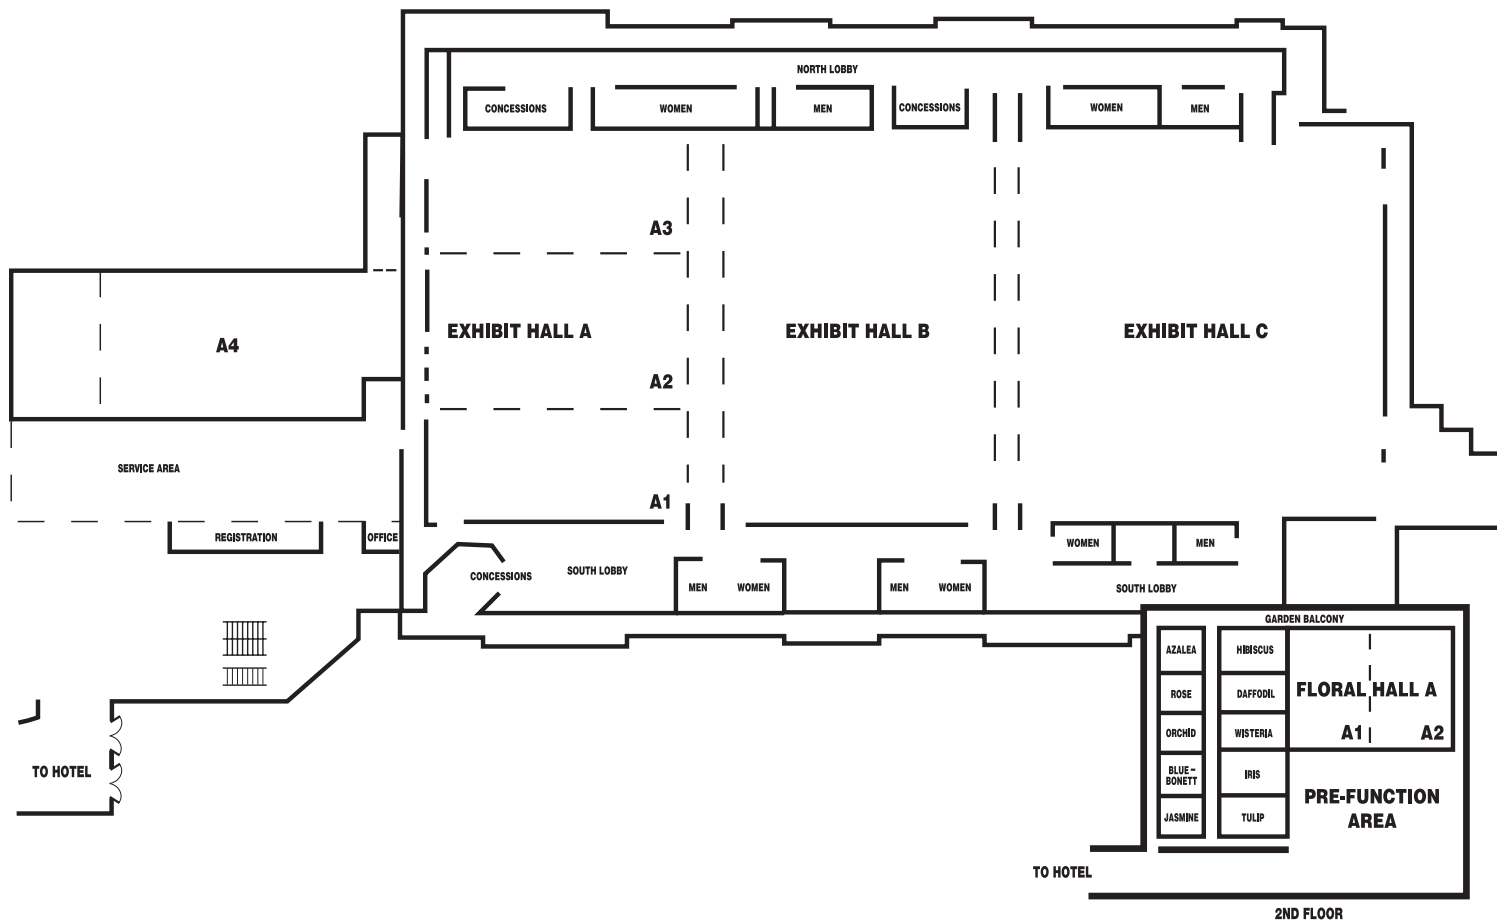

MOODY GARDENS CONVENTION CENTER

Room Name	Dimensions	Square Feet	8x10	10x10	Theater	Classroom	Banquet
Exhibit Hall A + Hall	112 x 140	15680	98	78	1740	780	1025
Exhibit Hall A	104 x 140	14560	91	72	1615	725	970
Exhibit Hall A 1	94 x 40	3760	23	18	415	180	250
Exhibit Hall A 2	94 x 60	5640	35	28	620	275	375
Exhibit Hall A 3	104 x 40	4160	26	20	460	205	275
Exhibit Hall A 4	91 x 44.3	4031	25	20	445	200	265
Exhibit Hall B + Hall	121 x 140	16940	105	84	1880	845	1100
Exhibit Hall B	112 x 140	15680	98	78	1740	780	1025
Exhibit Hall C + Hall	153 x 140	21420	133	107	2380	1050	1425
Exhibit Hall C	144 x 140	20160	126	100	2240	1000	1325
Exhibit Halls A, B & C	377 x 140	52780	329	275	5860	2600	3500
Floral Hall A	73.5 x 54.5	4005	25	20	445	200	265
Floral Hall A 1	36 x 54.5	1962	12	9	215	100	130
Floral Hall A 2	36 x 54.5	1962	12	9	215	100	130
Floral Hall B	55.4 x 91.9	5095	31	25	565	200	339
Northside	129 x 54.5	7030	43	35	780	350	465
Floral Halls A & B		9100	56	45	1000	450	600
Azalea, Rose, Orchid	19 x 19	361			40	24	30
Bluebonnet, Jasmine	19 x 19	361			40	24	30
Hibiscus, Daffodil	28 x 19	532			59	30	40
Wisteria, Iris and Tulip	28 x 19	532			59	30	40